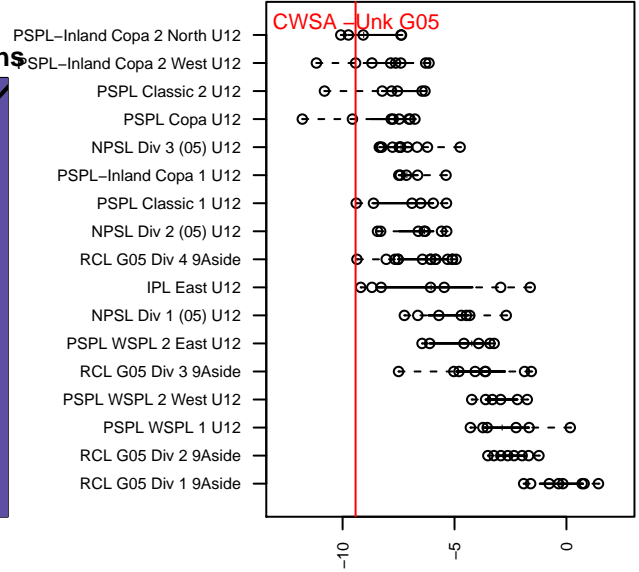

CWSA –Unk G05

Central Washington Soccer Academy

Yakima, WA

G05 total strength=256

attack=0.31 defense=0.07

fall league = PSPL–Inland Copa 2 West U12

spr league = Spr PSPL–Inland Copa 2 U12

alt names used:

CWSA 05/06

CWSA 05/06

Venues played:

2016 PSPL–Inland Copa 2 West U12

2016 Spr PSPL–Inland Copa 2 U12

CWSA –Unk G05
Dots are actual minus expected GF (blue circles) and GA (red triangles).
Blue line is smoothed change in attack strength. Red is smoothed change in defense strength.

**attack and defense variance (black dot)
relative to other teams
and top 10 in region**

**attack and defense rating
relative to others at age
and all opponents in last 13 months**

Performance relative to 13 month average